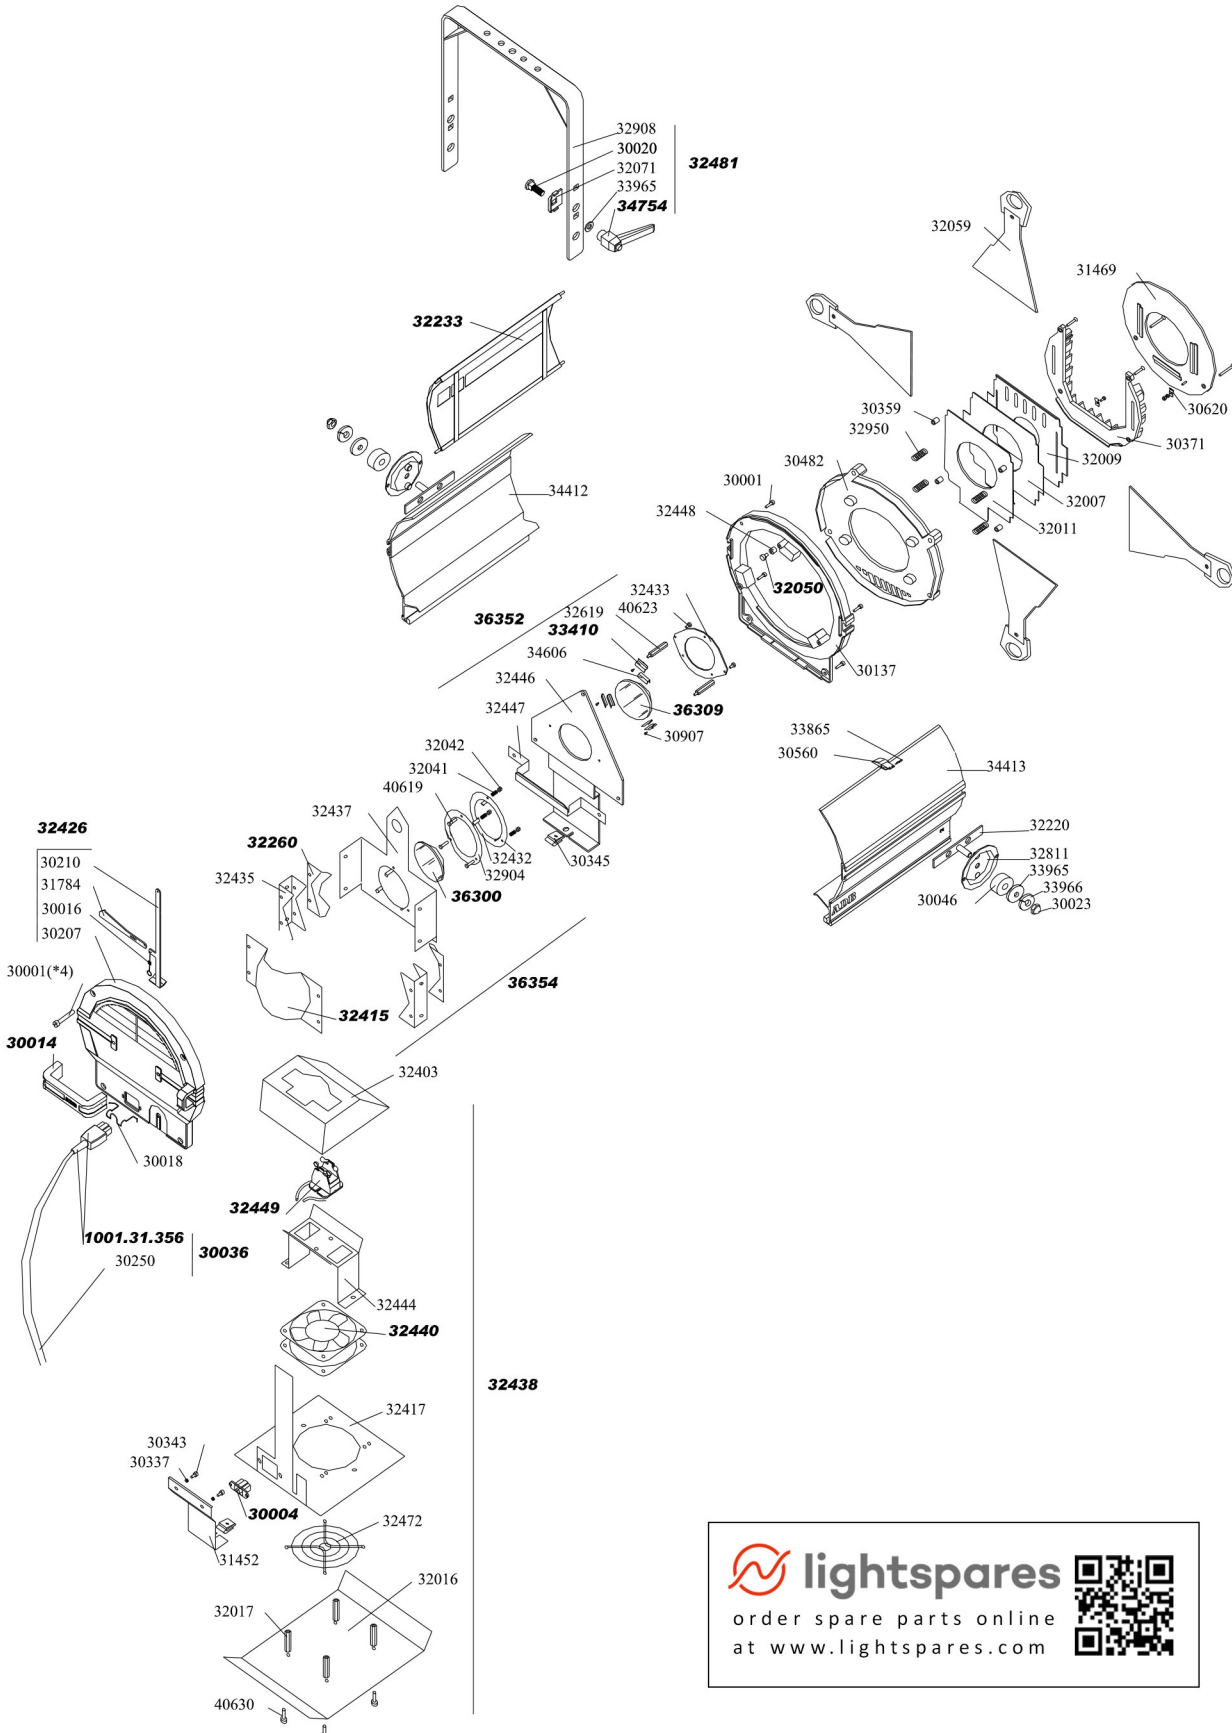

Backpart common to 2 kW D/205 profiles

 order spare parts online
 at www.lightspares.com

DVW 205

 **lightspares**
order spare parts online
at www.lightspares.com