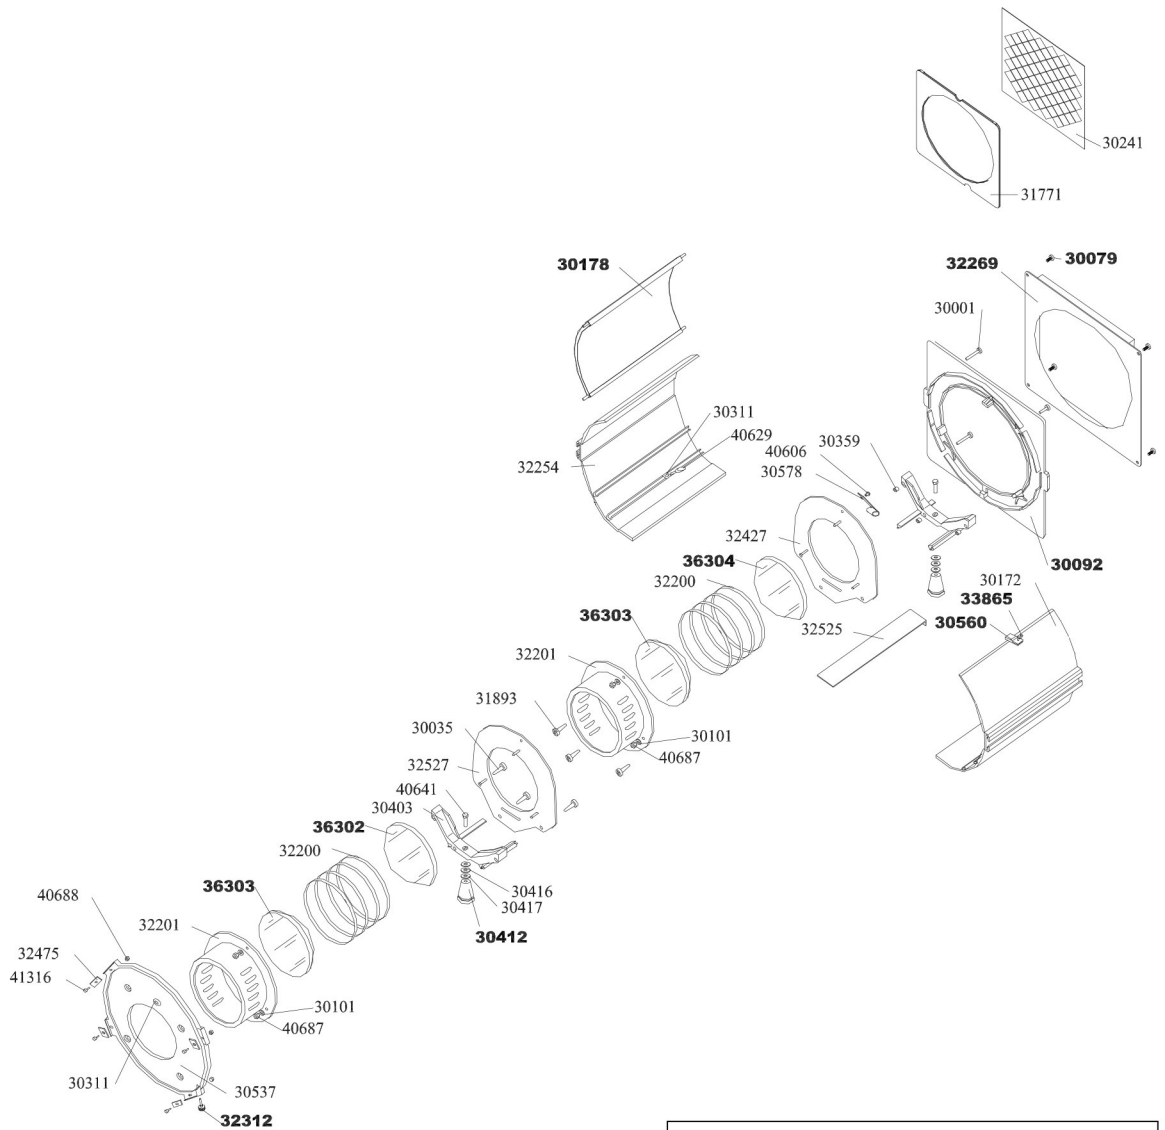

Backpart common to 2 kW D/205 profiles

 order spare parts online
 at www.lightspares.com

DVW 205

 **lightspares**
order spare parts online
at www.lightspares.com